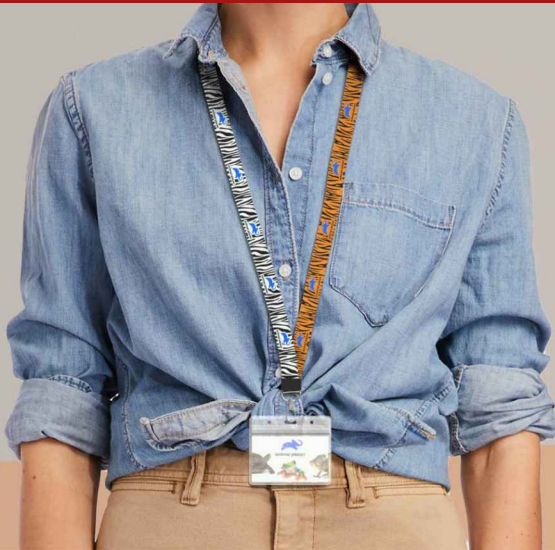

# Conference

20mm

25mm

The Conference is made from recycled polyethylene material, with the environment in mind. Both sides of the lanyard can be Photo Printed with your design and logo as you wish - all in precise detail. Just like our other lanyard models, the Conference also features a metal clip and a safety buckle that can quickly detach if the lanyard is caught or pulled.

# Conference

<b>Colours</b>			
<b>Lead Time</b>	10 working days		
<b>Branding</b>			
<b>Branding Area</b>	<p><b>Photo Printing</b></p> <p><b>Conference 20</b> Area Front: 1000mm X 20mm (39.37X0.79 inches) Area Back: 1000mm X 20mm (39.37X0.79 inches)</p> <p><b>Conference 25</b> Area Front: 1000mm X 25mm (39.37X0.98 inches) Area Back: 1000mm X 25mm (39.37X0.98 inches)</p> 		
<b>Dimensions and Weight</b>	<table><tr><td><b>Conference 20</b> Length: 520mm (20.47 inches) Width: 24mm (0.94 inches) Height: 6.5mm (0.26 inches) Weight: 17 grams (0.6 ounces)</td><td><b>Conference 25</b> Length: 520mm (20.47 inches) Width: 30mm (1.18 inches) Height: 6.5mm (0.26 inches) Weight: 22 grams (0.78 ounces)</td></tr></table>	<b>Conference 20</b> Length: 520mm (20.47 inches) Width: 24mm (0.94 inches) Height: 6.5mm (0.26 inches) Weight: 17 grams (0.6 ounces)	<b>Conference 25</b> Length: 520mm (20.47 inches) Width: 30mm (1.18 inches) Height: 6.5mm (0.26 inches) Weight: 22 grams (0.78 ounces)
<b>Conference 20</b> Length: 520mm (20.47 inches) Width: 24mm (0.94 inches) Height: 6.5mm (0.26 inches) Weight: 17 grams (0.6 ounces)	<b>Conference 25</b> Length: 520mm (20.47 inches) Width: 30mm (1.18 inches) Height: 6.5mm (0.26 inches) Weight: 22 grams (0.78 ounces)		