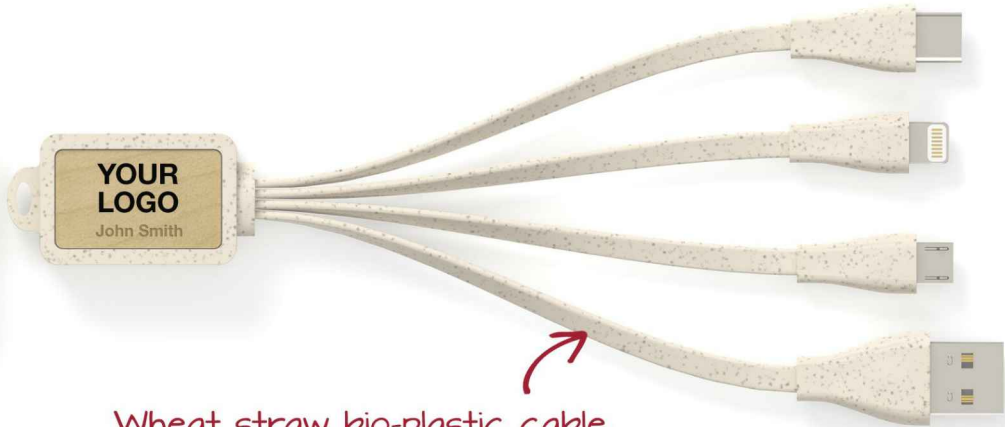

# Multi Wood

Wheat straw bio-plastic cable

Just like our [Multi USB Cable](#), the Multi Wood combines 4 USB cables into 1 fantastic promotional product that'll be kept and reused for years to come. Simply plug the Standard USB connector into a power source and charge up to 3 devices via the USB-C connector, Lightning adapter and the Micro-USB connector. The Multi Wood features a stunning wooden surface that's ready to be branded with your logo, and eco-friendly wheat straw bio-plastic cables.