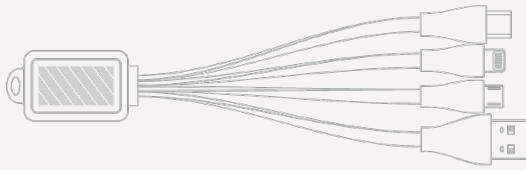

Laser Engraving

Area Top: 23mm X 12mm
(0.91X0.47 inches)