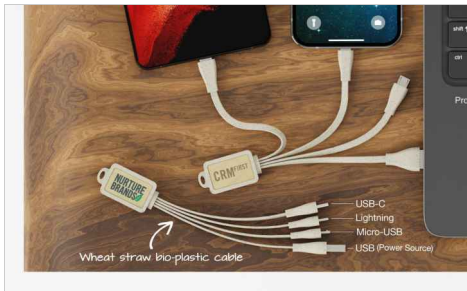

# Multi Wood

Wheat straw bio-plastic cable

Just like our [Multi USB Cable](#), the Multi Wood combines 4 USB cables into 1 fantastic promotional product that'll be kept and reused for years to come. Simply plug the Standard USB connector into a power source and charge up to 3 devices via the USB-C connector, Lightning adapter and the Micro-USB connector. The Multi Wood features a stunning wooden surface that's ready to be branded with your logo, and eco-friendly wheat straw bio-plastic cables.

## Dimensions and Weight

Length: 155mm (6.1 inches)  
Width: 21.5mm (0.85 inches)  
Height: 15mm (0.59 inches)  
Weight: 16.6 grams (0.59 ounces)