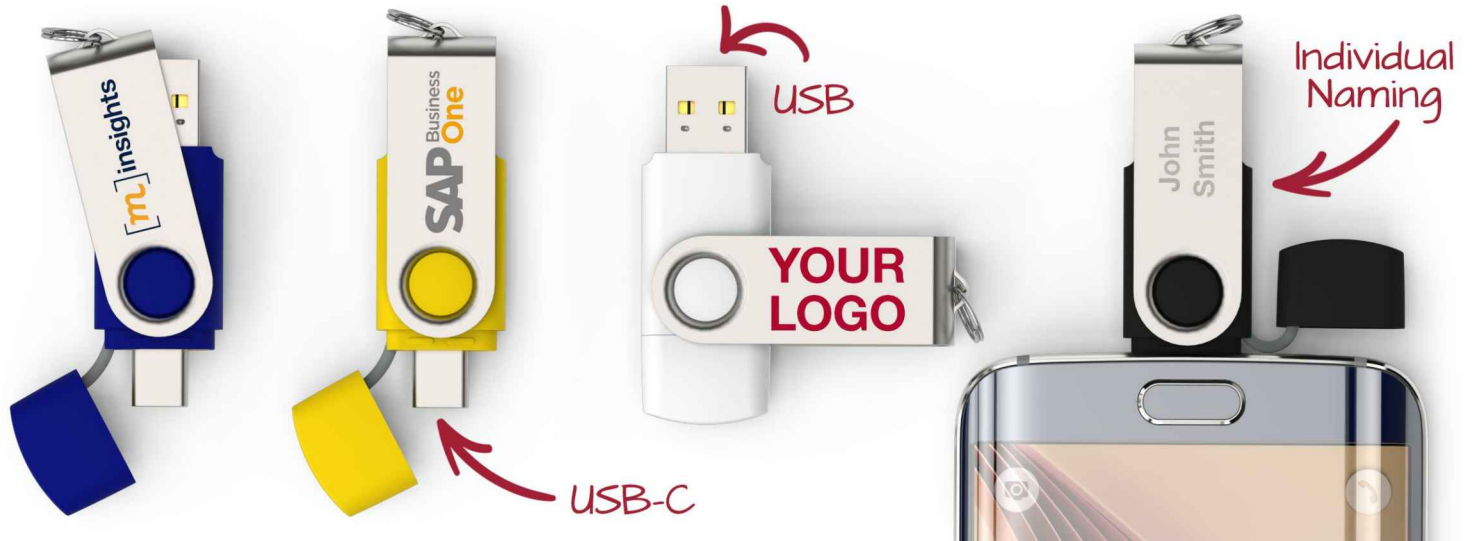

Twister Go

The Twister Go is the younger brother of the [Twister USB Flash Drive](#). It features two USB connectors on the one Flash Drive. One end features the standard USB connector that you can use on laptops and PCs. The other end is a USB-C connector, suitable for use with portable devices such as smartphones, tablets and digital cameras. The protective cap is tethered to the body of the Flash Drive to prevent loss.

Length: 58.5mm (2.3 inches)
Width: 19mm (0.75 inches)
Height: 9.7mm (0.38 inches)
Weight: 13 grams (0.46 ounces)