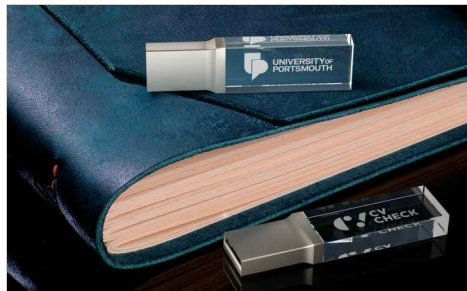

# Crystal

Our Crystal USB Flash Drive features a striking K9 glass shell, Laser Engraved 'inside the glass' with your logo in 2 dimensions. The K9-rated glass is known for its exceptional clarity and durability, which makes it ideal for daily usage. The edges and corners of the Flash Drive have been polished and smoothed to ensure easily handling.